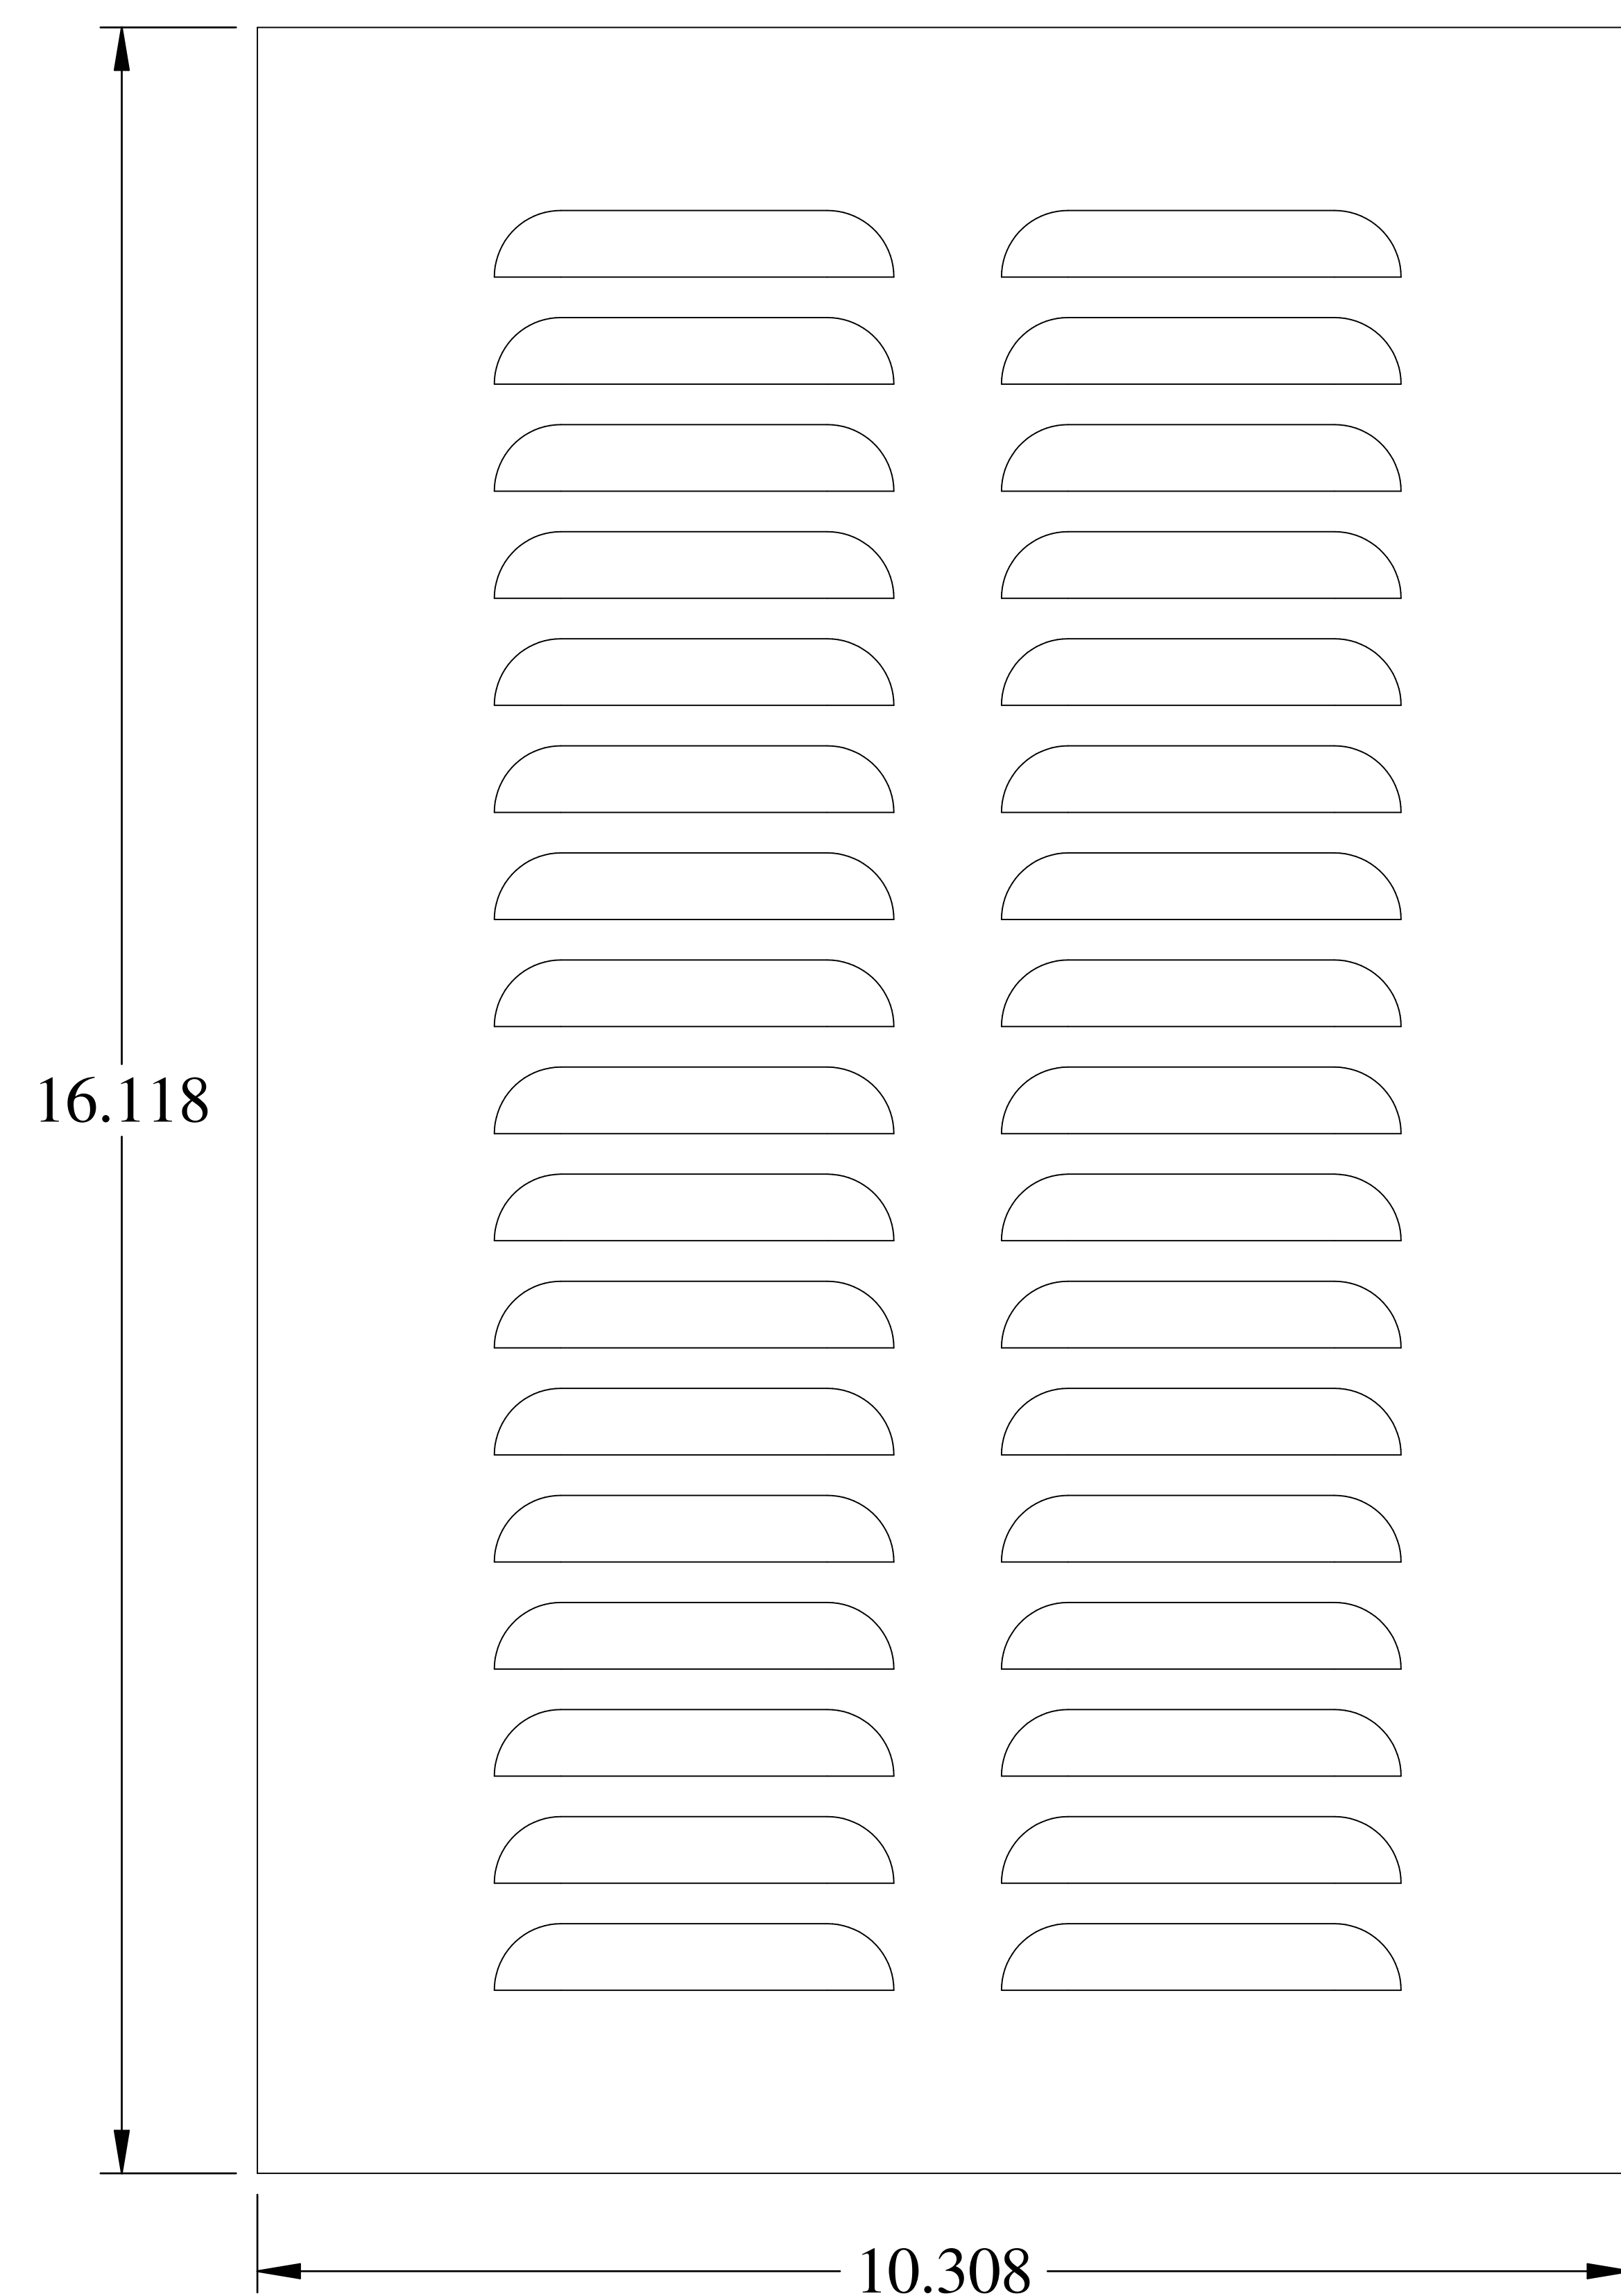

PART No. 1481L3R1510GY

for more information visit
www.hammfg.com

Data subject to change without notice

Isometric drawing Not to Scale

ISOMETRIC VIEW

BACK VIEW

SIDE VIEW

FRONT VIEW